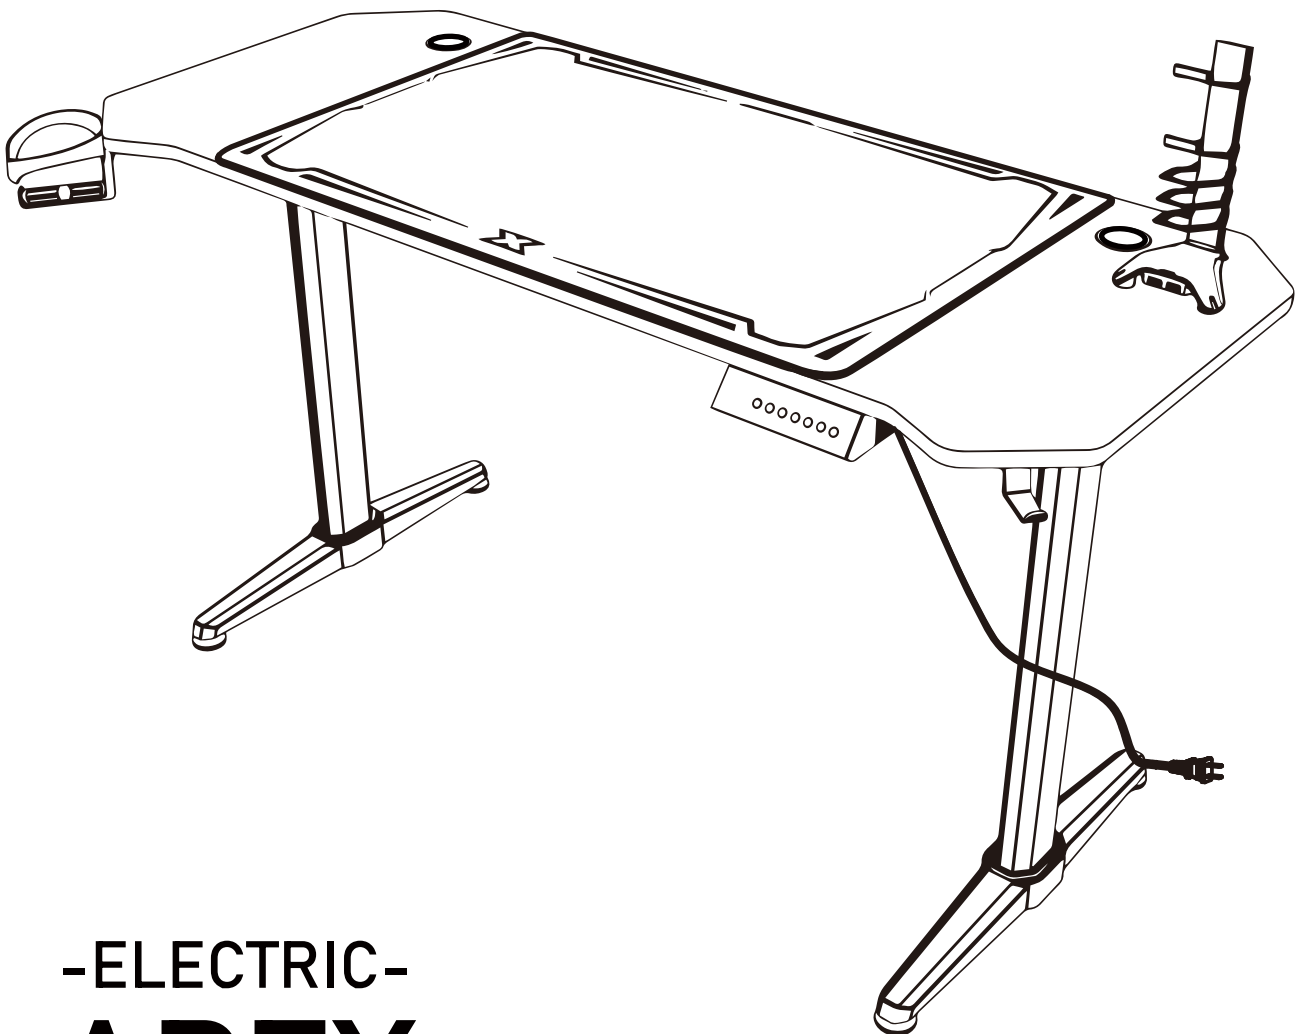

Height Adjustable Gaming Desk

APEX ELECTRIC SINGLE MOTOR

Installation Manual

-ELECTRIC-
APEX

ACCESSORIES

<p>A x2</p> 	<p>H x2</p> 	<p>① x20</p>  <p>M6x12</p>	<p>⑧ x44</p>  <p>M4x14</p>
<p>B x1</p> 	<p>I x2</p> 	<p>② x2</p>  <p>M4x30</p>	<p>⑨ x2</p> 
<p>C x2</p> 	<p>J x4</p> 	<p>③ x2</p>  <p>M4</p>	<p>⑩ x1</p>  <p>M5</p>
<p>D x1</p> 	<p>K x2</p> 	<p>④ x1</p> 	<p>⑪ x1</p> 
<p>E x1</p> 	<p>L x1</p> 	<p>⑤ x2</p>  <p>M6x30</p>	<p>⑫ x3</p> 
<p>F x2</p> 	<p>M x1</p> 	<p>⑥ x2</p>  <p>M6</p>	<p>⑬ x1</p> 
<p>G x2</p> 	<p>N x1</p> 	<p>⑦ x8</p>  <p>M8x25</p>	