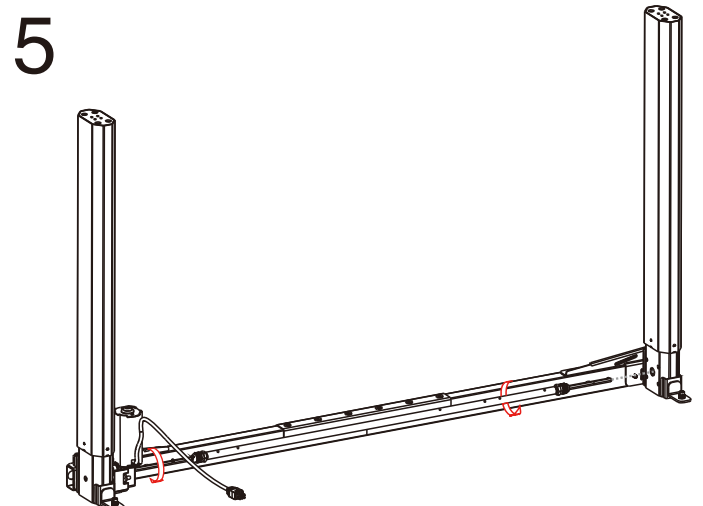

Height Adjustable Gaming Desk

APEX ELECTRIC SINGLE MOTOR

Installation Manual

-ELECTRIC-
APEX

ACCESSORIES

<p>A x2</p> 	<p>H x2</p> 	<p>① x20</p>  <p>M6x12</p>	<p>⑧ x44</p>  <p>M4x14</p>
<p>B x1</p> 	<p>I x2</p> 	<p>② x2</p>  <p>M4x30</p>	<p>⑨ x2</p> 
<p>C x2</p> 	<p>J x4</p> 	<p>③ x2</p>  <p>M4</p>	<p>⑩ x1</p>  <p>M5</p>
<p>D x1</p> 	<p>K x2</p> 	<p>④ x1</p> 	<p>⑪ x1</p> 
<p>E x1</p> 	<p>L x1</p> 	<p>⑤ x2</p>  <p>M6x30</p>	<p>⑫ x3</p> 
<p>F x2</p> 	<p>M x1</p> 	<p>⑥ x2</p>  <p>M6</p>	<p>⑬ x1</p> 
<p>G x2</p> 	<p>N x1</p> 	<p>⑦ x8</p>  <p>M8x25</p>	

<p>O x2</p> 
<p>P x1</p> 
<p>Q x2</p> 

<p>A x2</p> 	<p>① x16</p>  <p>M6x12</p>
<p>B x1</p> 	<p>② x2</p>  <p>M4x30</p>
<p>C x2</p> 	<p>③</p>  <p>M4</p>
<p>D x1</p> 	<p>④</p> 
<p>E</p> 	
<p>F x2</p> 	

G x2 	④ 
H x2 	⑤ x2  M6x30
I x2 	⑥ x2  M6
J x4 	⑦ x8  M8x25
K x2 	⑧ x26  M4x14
① x4  M6x12	⑨ x2 
③  M4	⑩  M5