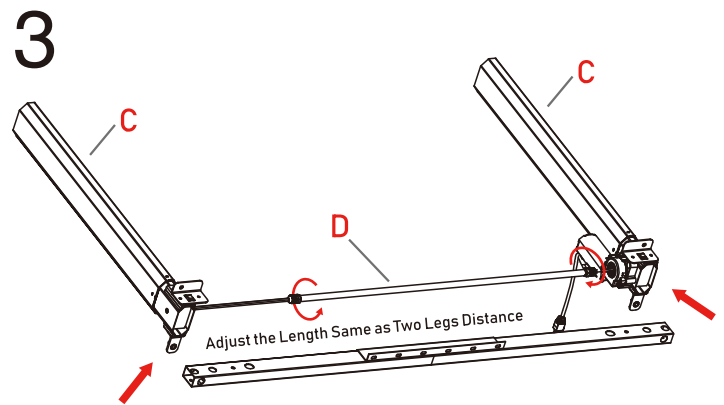

A x2	① x16 M6x12
B x1	② x2 M4x30
C x2	③ M4
D x1	④
E	
F x2