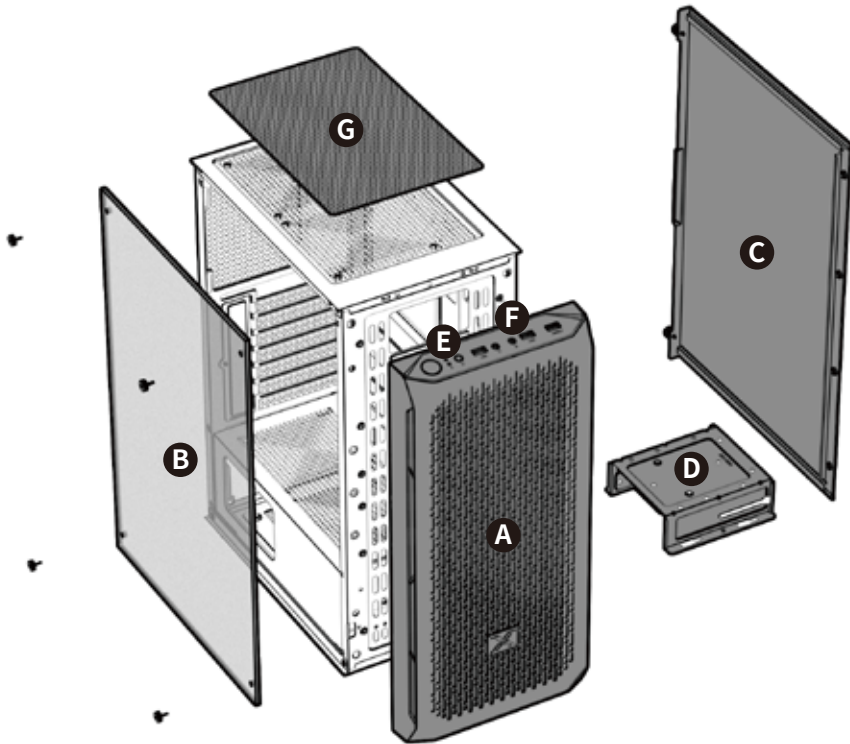

Sky Series User Manual

Accessory Pack Contents

x 14

Motherboard Screw
& 2.5" Drive Screw
主機板螺絲 & 2.5吋硬碟螺絲

x 8

3.5" Drive Screw
3.5吋硬碟螺絲

x 2

3.5" Drive Stepped Screws
3.5吋硬碟台階螺絲

x 8

Power Supply Screw
電源螺絲

x 3

Motherboard Stand-off
主機板銅柱

x 5

Cable Tie
束線帶

Case Features

A Front Side Panel
前側板

B Left Tempered Glass Panel
左側鋼化玻璃

C Right Side Panel
右側板

D Drive Cage
硬碟托盤

E Power, Reset Button
電源, 重開機鈕

F USB 3.0 x1, USB 2.0 x2, HD Audio

G Dust Filters
防塵網

Remove Side Panels

Dépose des panneaux