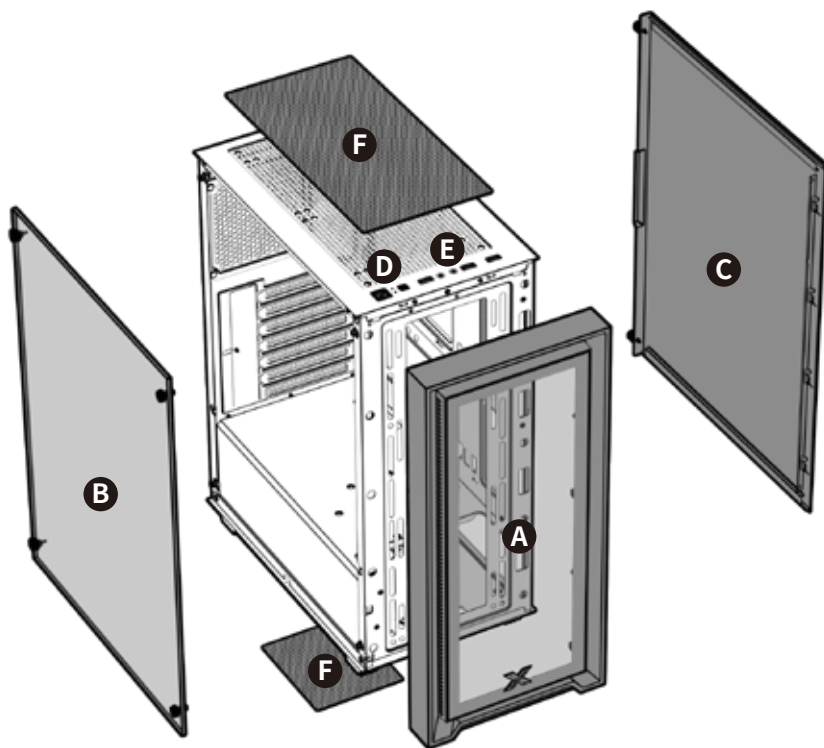

Sky II TG Series User Manual

Accessory Pack Contents

x 12

**Motherboard Screw
& 2.5" Drive Screw**
主機板螺絲 & 2.5吋硬碟螺絲

x 8

3.5" Drive Screw
3.5吋硬碟螺絲

x 6

Power Supply Screw
電源螺絲

x 4

Motherboard Stand-off
主機板銅柱

x 5

Cable Tie
束線帶

Case Features

A Front Side Panel
前側板

F Dust Filters
防塵網

B Left Tempered Glass Panel
左側鋼化玻璃

C Right Side Panel
右側板

D Power, Reset Button
電源, 重開機鈕

E USB 3.0 x1, USB 2.0 x2, HD Audio

Remove Side Panels

Dépose des panneaux

Blendern entfernen

Extraer los paneles

Remoção dos painéis