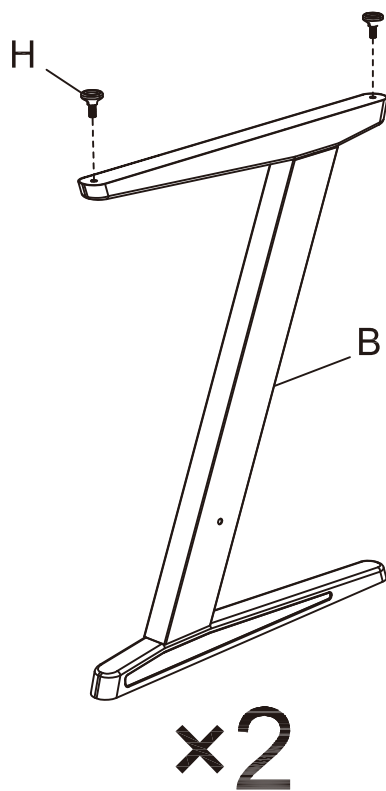

① x1	② M4 x1	③ M6×50 x2	④ M6×40 x4	⑤ M6×16 x2
⑥ M6 x2	⑦ M4×16 x8	⑧ M4×20 x6	⑨ x1	⑩ x1
A x1	B x2	C x1	D x2	E x1
F x1	G x1	H M8 x4		

1